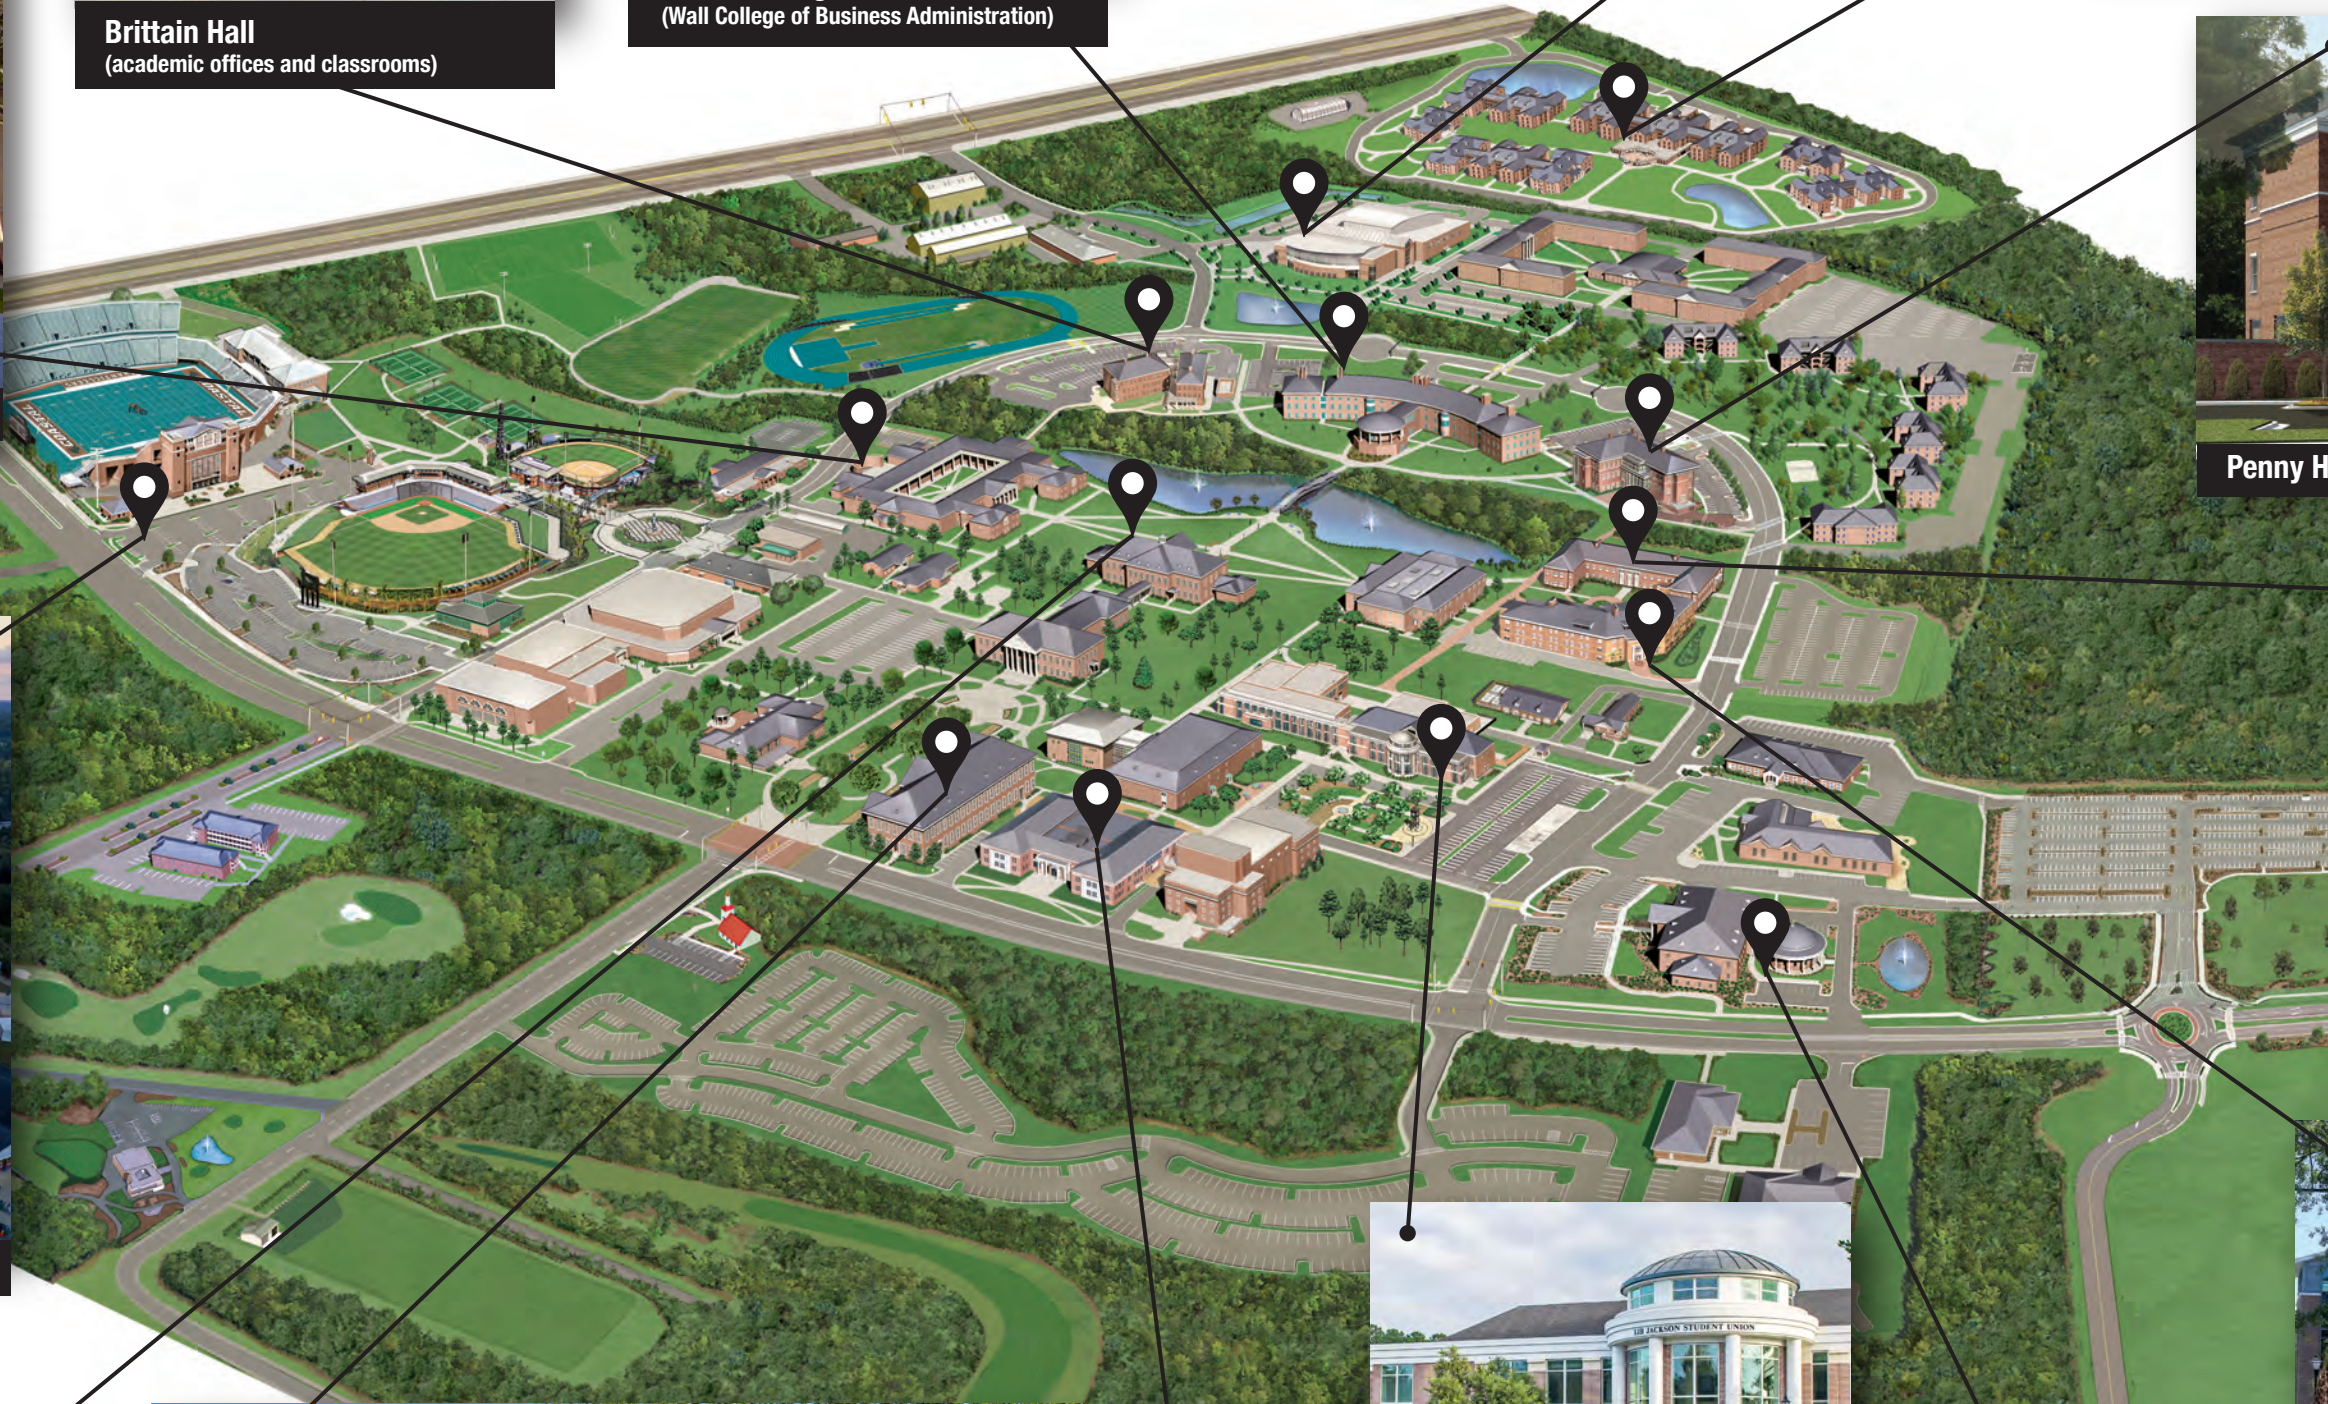

All buildings on Coastal Carolina University's main campus are within walking distance of the first-year residence halls.

SCHEDULE YOUR CAMPUS VISIT TODAY!

coastal.edu/visit

Brittain Hall
(academic offices and classrooms)

Wall Building
(Wall College of Business Administration)

HTC Student Recreation and Convocation Center

Tradition Hall (residence hall)

Edwards Building (Edwards College of Humanities and Fine Arts)

Penny Hall (CMC College of Health and Human Performance)

Brooks Stadium

Swain Hall (Gupta College of Science academic offices, classrooms, and labs)

Prince Building (Spadoni College of Education and Social Sciences)

Kearns Hall (HTC Honors College)

Lib Jackson Student Union
(Movie theater, game rooms, meeting rooms, dining options, and more)

Science Annex II (Gupta College of Science academic offices, classrooms, and labs)

Thompson Library (Opening Fall 2024)

Baxley Hall (Welcome Center, Admissions, Financial Aid, Student Accounts, Registrar)