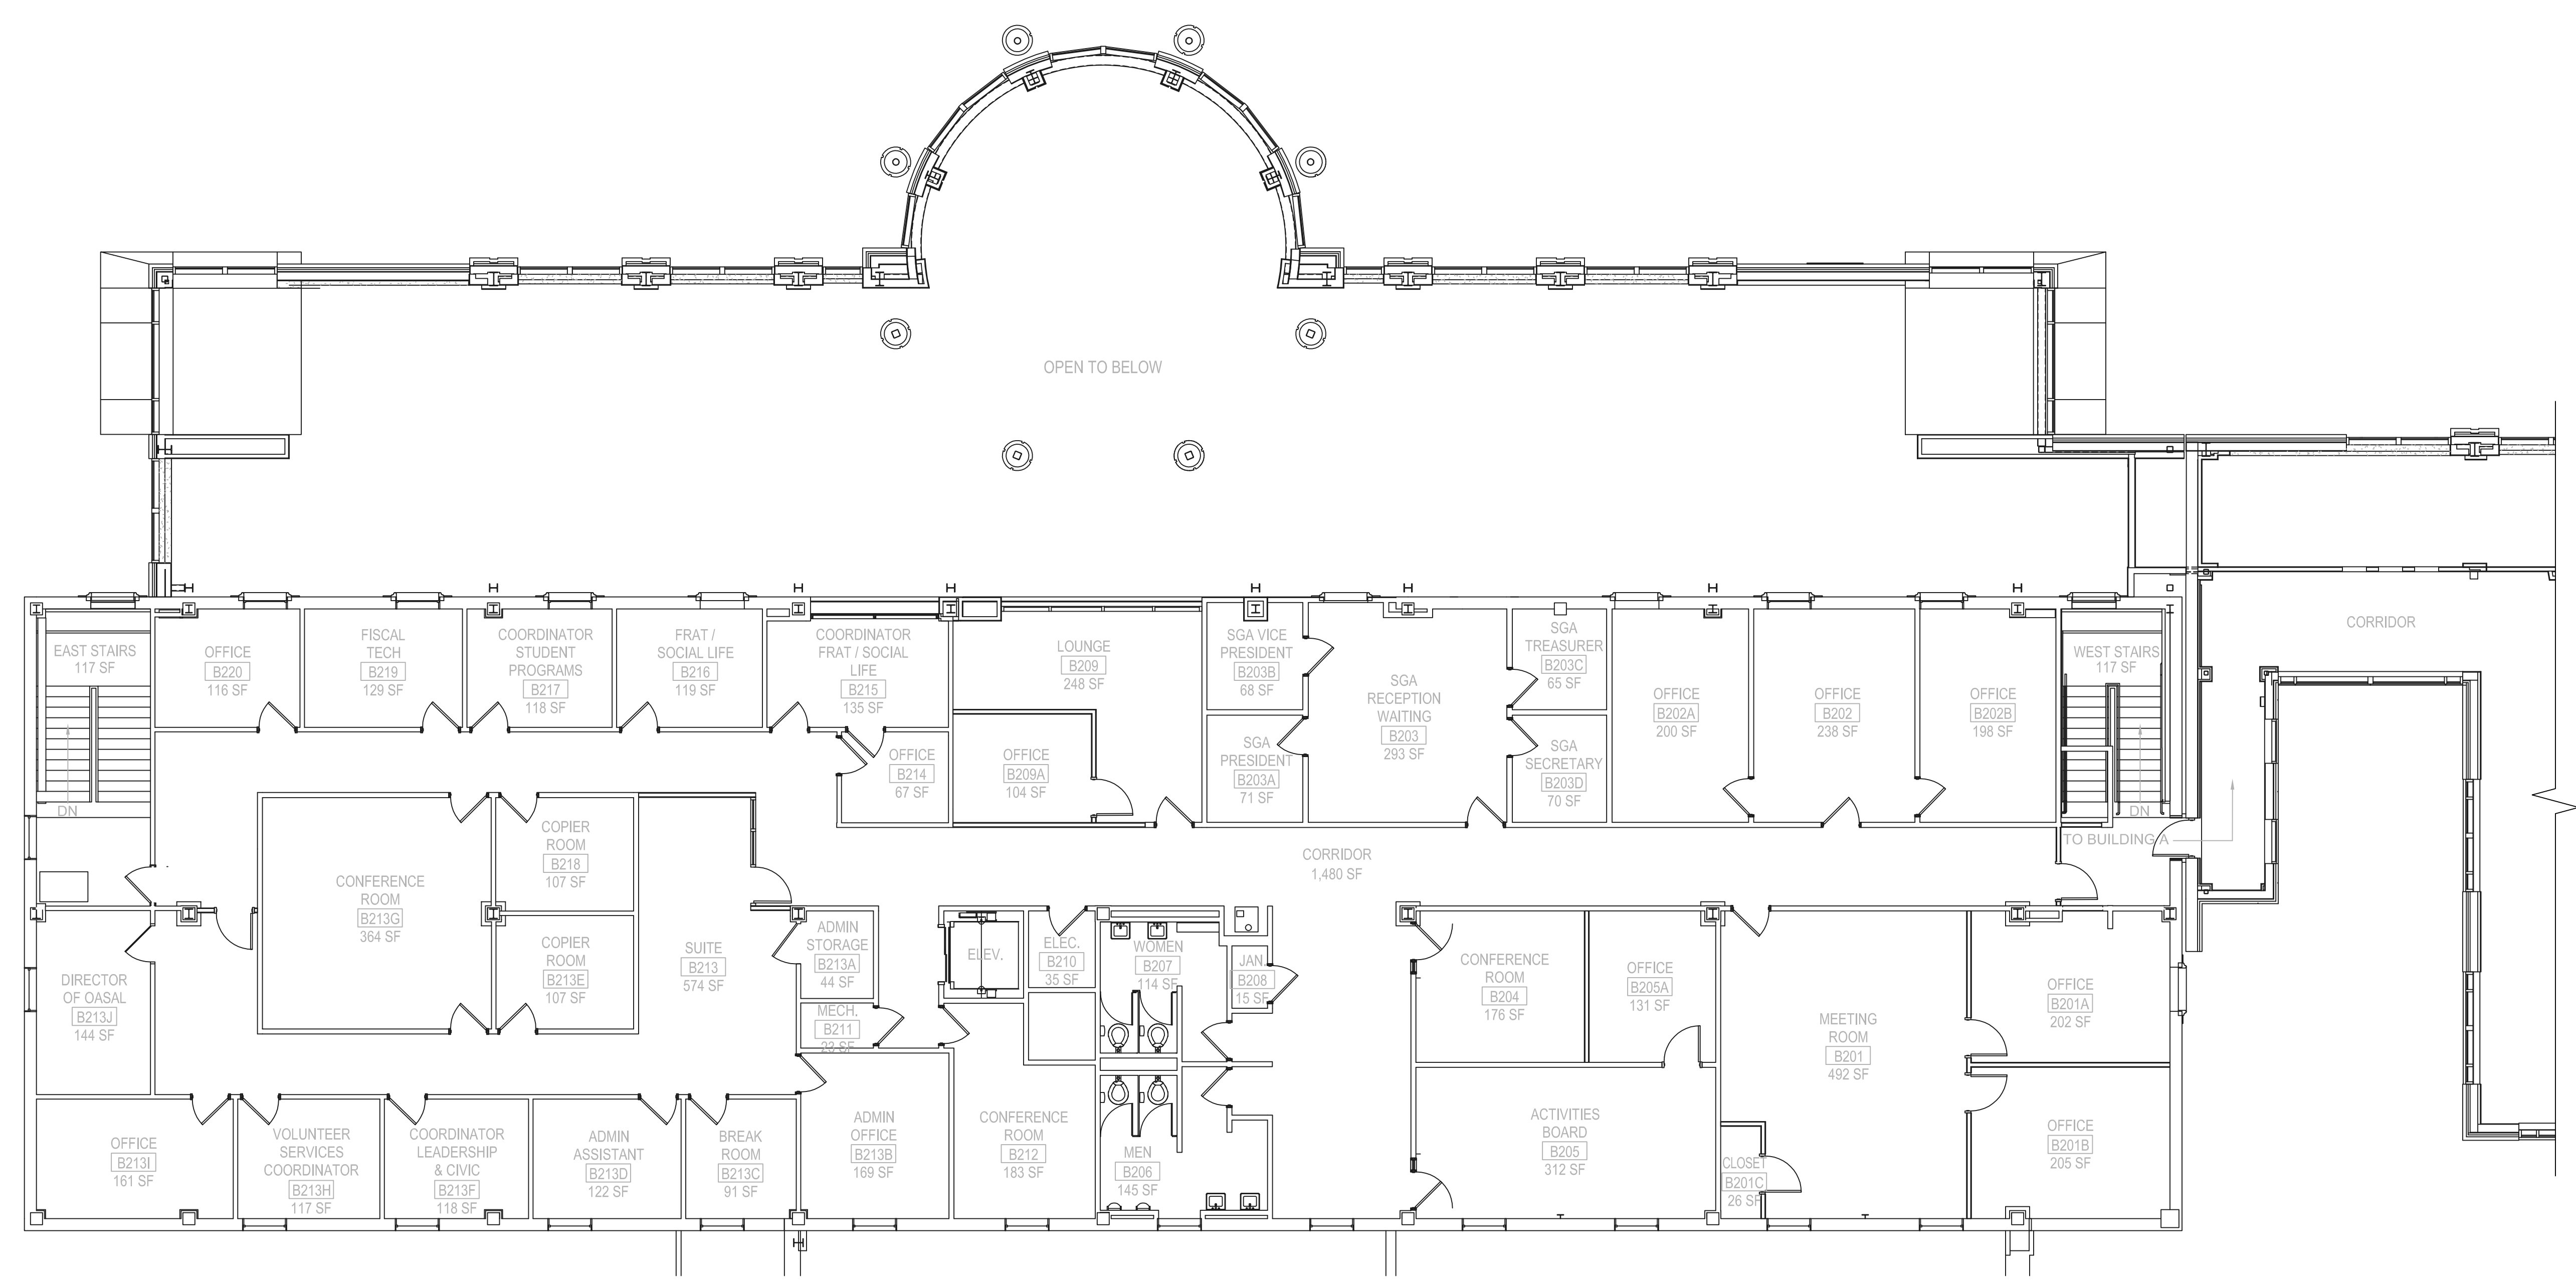

LIB JACKSON  
STUDENT UNION  
100 Spadoni Park Circle  
CONWAY, SC 29526

**LIB JACKSON STUDENT UNION**  
SECOND FLOOR PLAN - BUILDING B  
BUILDING CODE: LJSU IDENTIFICATION NUMBER: 360

FACILITIES DESIGN &  
ENGINEERING  
P.O. BOX 261954  
CONWAY, SC 29528

SEAL

DATE: 9-16-2015  
SCALE: 1/8" = 1'-0"  
DESIGN BY: CCU  
DRAWN BY: MJT & CDW  
SHEET

LIB JACKSON STUDENT UNION  
SECOND FLOOR PLAN - BUILDING B  
TOTAL NET SQUARE FOOTAGE = 6,866  
TOTAL GROSS SQUARE FOOTAGE = 9,445  
TOTAL LINEAR FEET = 464'-0"

**SECOND FLOOR PLAN - BUILDING B**  
SCALE: 1/8" = 1' - 0"